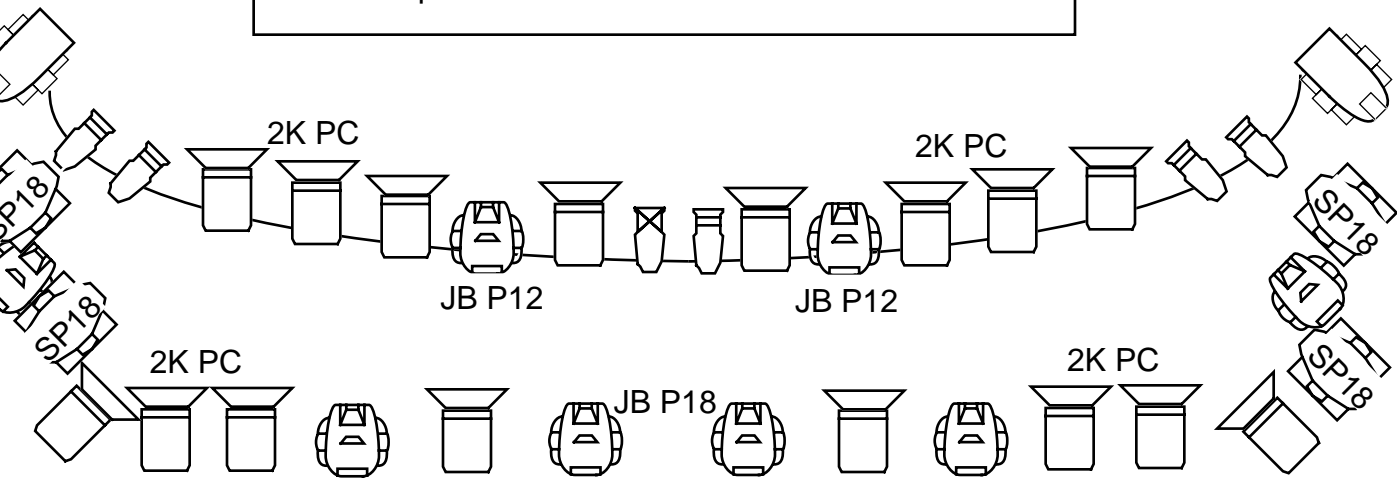

Robert Juliat Dalis 860/300W

Above stage 1st level 20 more dimm channels

Martin MH5 Profile

MH5

GLP X4/20 Bar

9 Dimmer Channels

9 Dimmer Channels

Ayrton Diablo

PC 1K Robert Juliat

Cat walk

JB P7

Lighting console Grand MA3 Full size. Dimmers ETC smart pack 2KW/channel maximal load
SP18-JB Sparx18 Wash P12+P18 are Profiles

2K PC

2K PC

JB P12

JB P12

2K PC

2K PC

JB P18