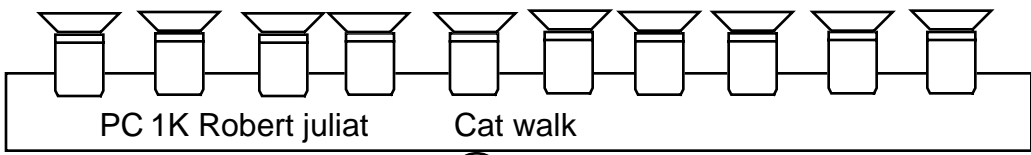

Robert Juliat Dalis 860/300W

Above stage 1st level 20 more dimm channels

Martin MH5 Profile

MH5

GLP X4/20 Bar

9 Dimmer Channels

9 Dimmer Channels

Ayrton Diablo

PC 1K Robert Juliat

Cat walk

JB P7

Lighting console Grand MA3 Full size. Dimmers ETC smart pack 2KW/channel maximal load
SP18-JB Sparx18 Wash P12+P18 are Profiles

2K PC

2K PC

JB P12

JB P12